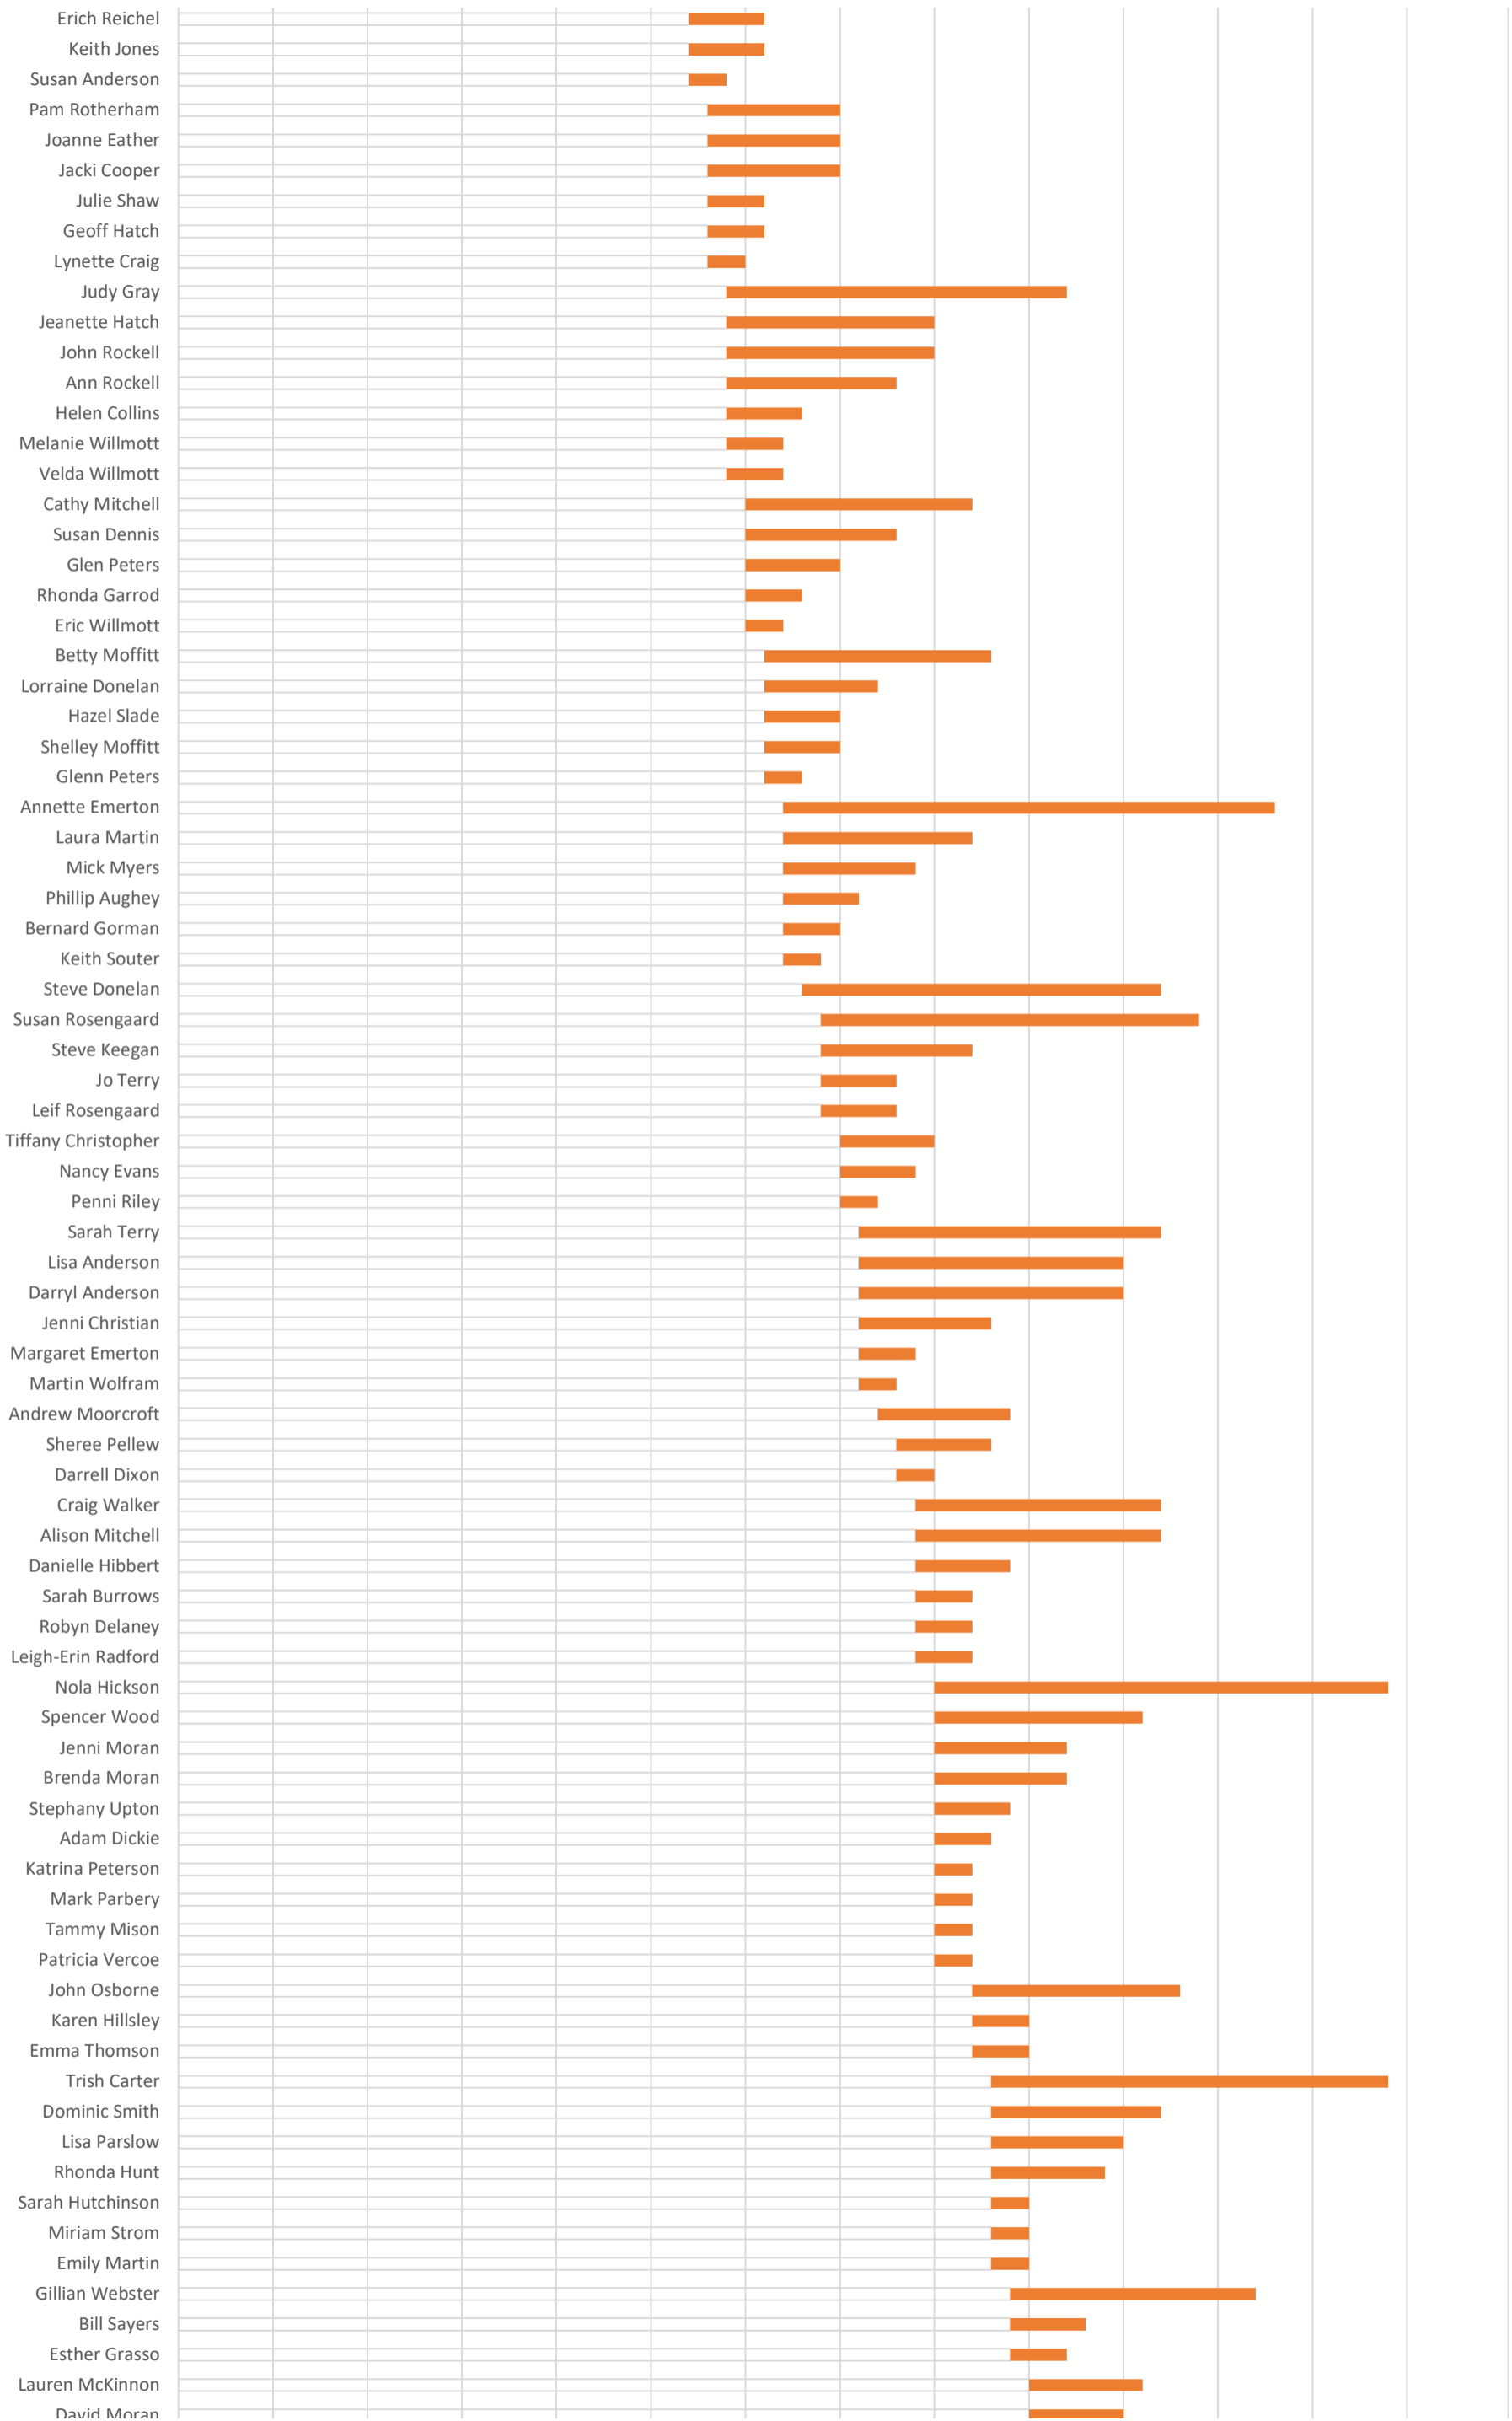

Richmond Players Duration of Activity (3 years or more)

Based on Start Date and End Date - does not imply continuity

1952 1957 1962 1967 1972 1977 1982 1987 1992 1997 2002 2007 2012 2017

1952 1957 1962 1967 1972 1977 1982 1987 1992 1997 2002 2007 2012 2017

1952 1957 1962 1967 1972 1977 1982 1987 1992 1997 2002 2007 2012 2017

1952 1957 1962 1967 1972 1977 1982 1987 1992 1997 2002 2007 2012 2017