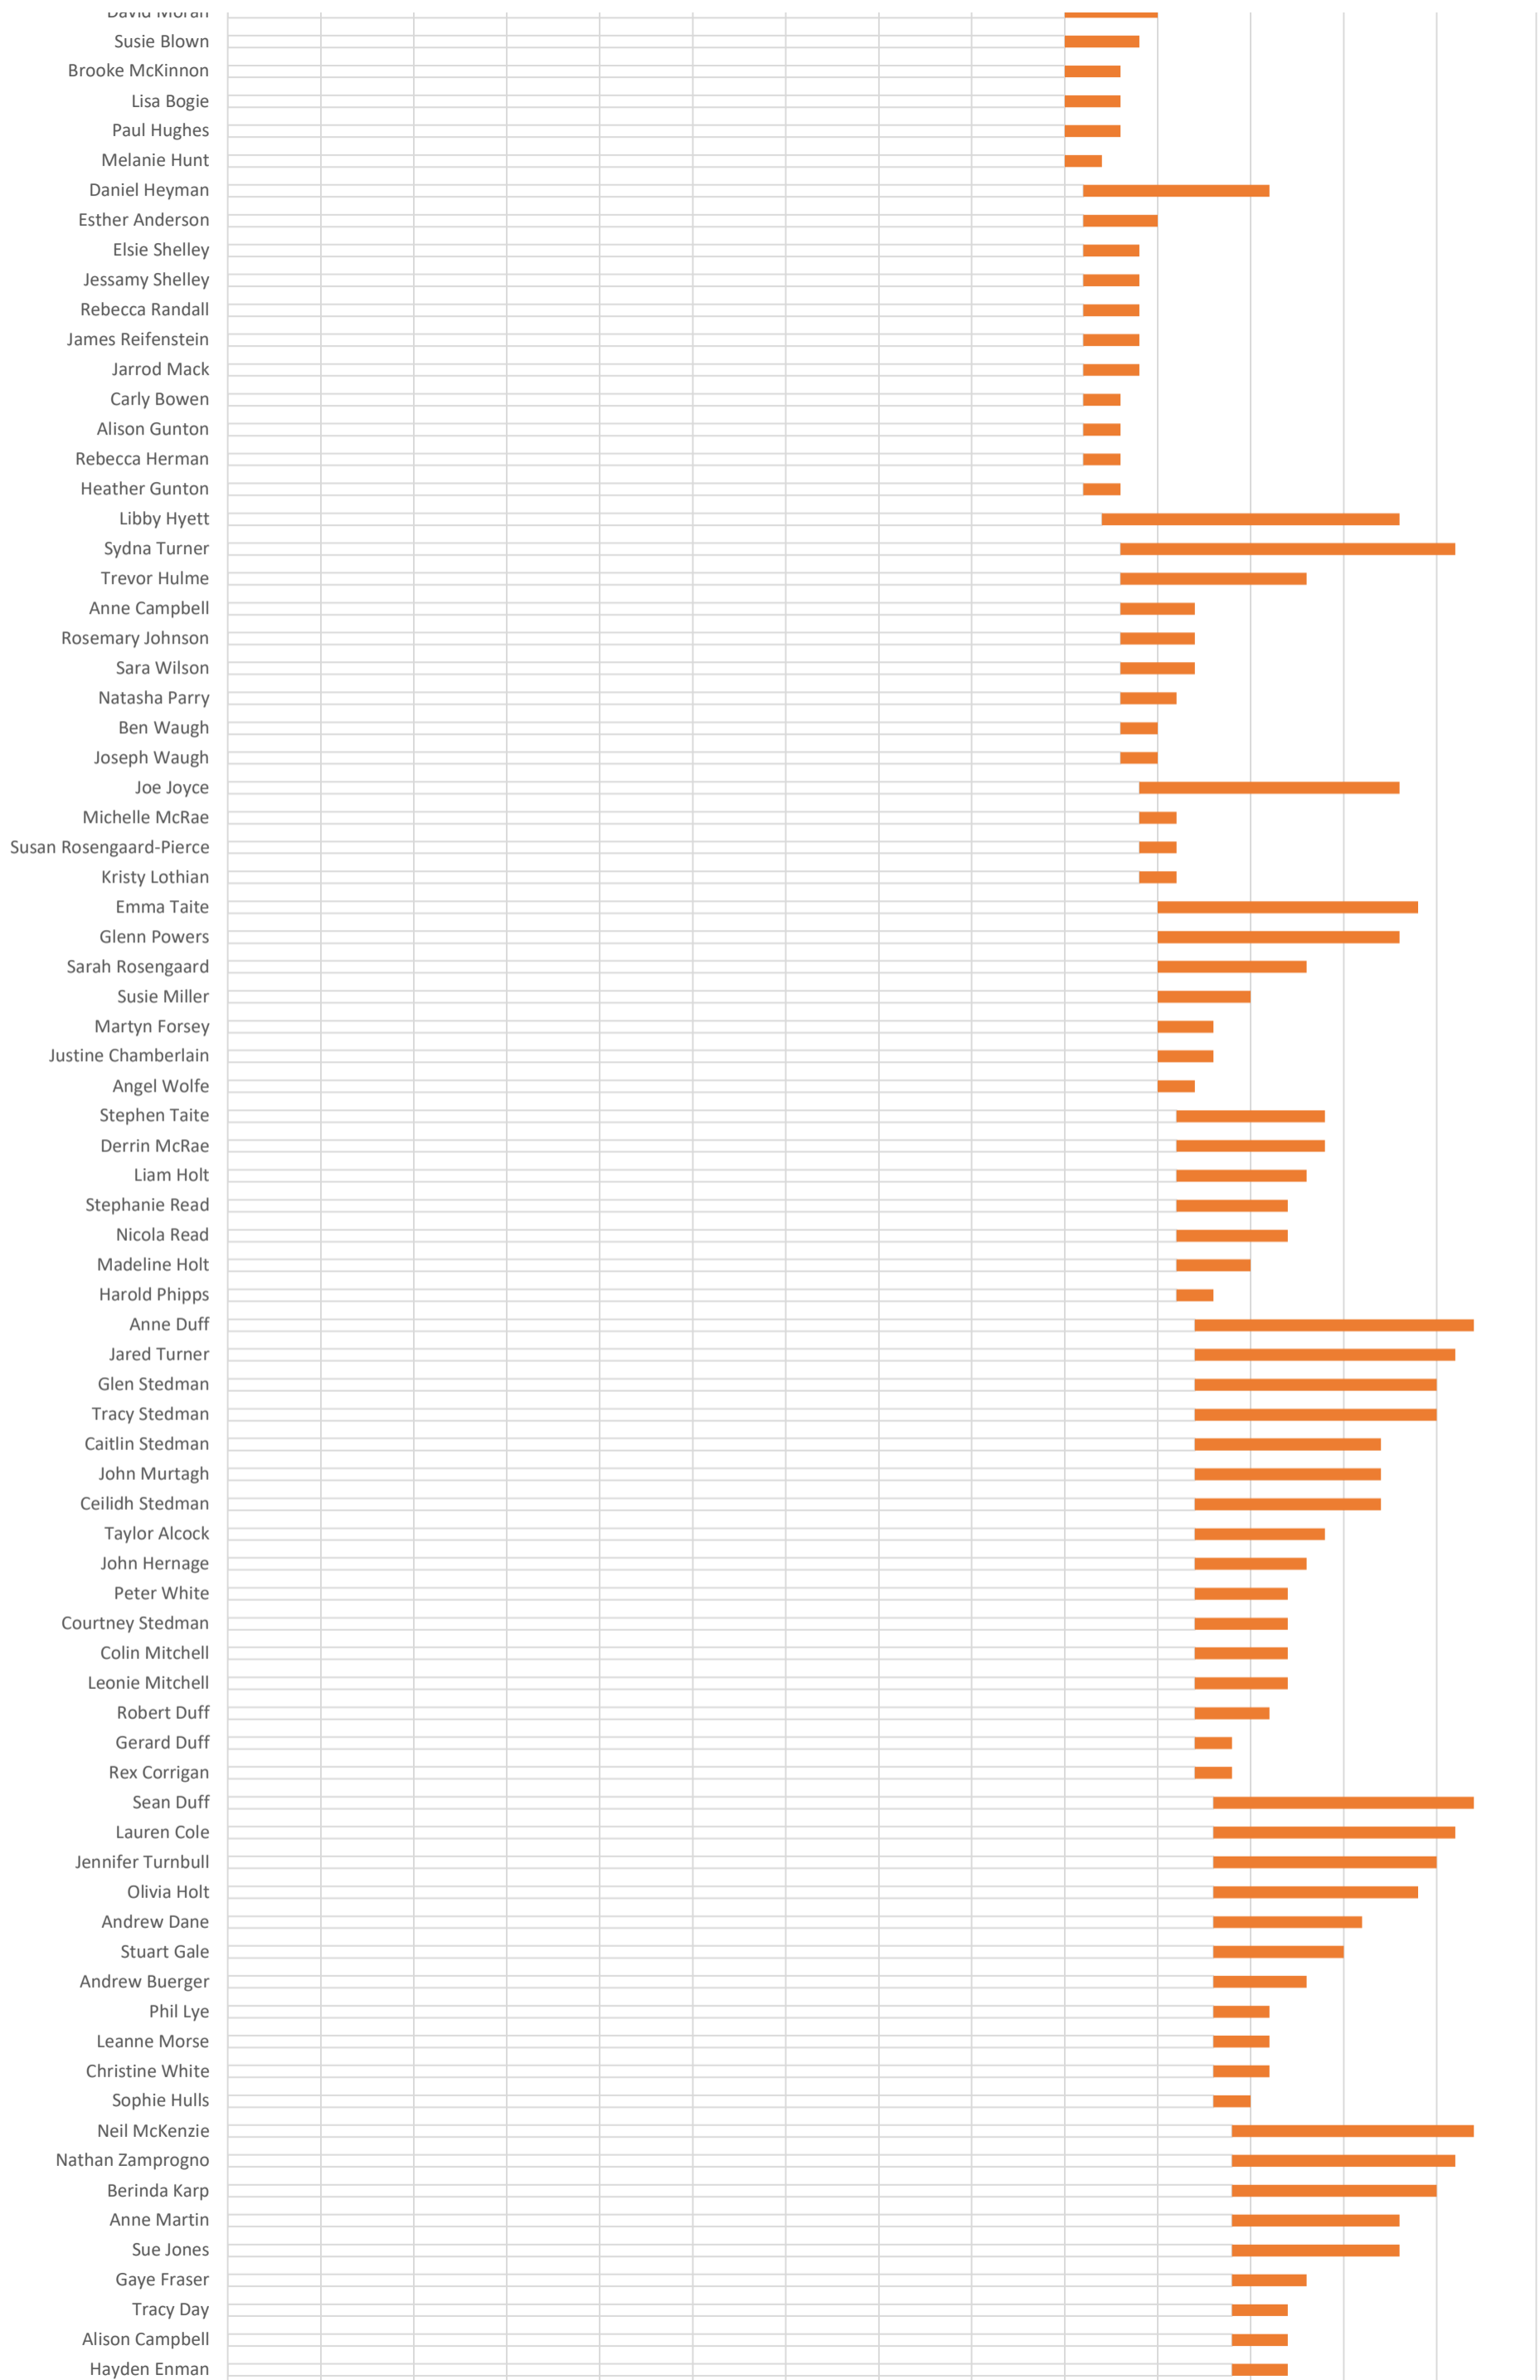

Richmond Players Duration of Activity (3 years or more)

Based on Start Date and End Date - does not imply continuity

1952 1957 1962 1967 1972 1977 1982 1987 1992 1997 2002 2007 2012 2017

1952 1957 1962 1967 1972 1977 1982 1987 1992 1997 2002 2007 2012 2017

1952 1957 1962 1967 1972 1977 1982 1987 1992 1997 2002 2007 2012 2017

1952 1957 1962 1967 1972 1977 1982 1987 1992 1997 2002 2007 2012 2017