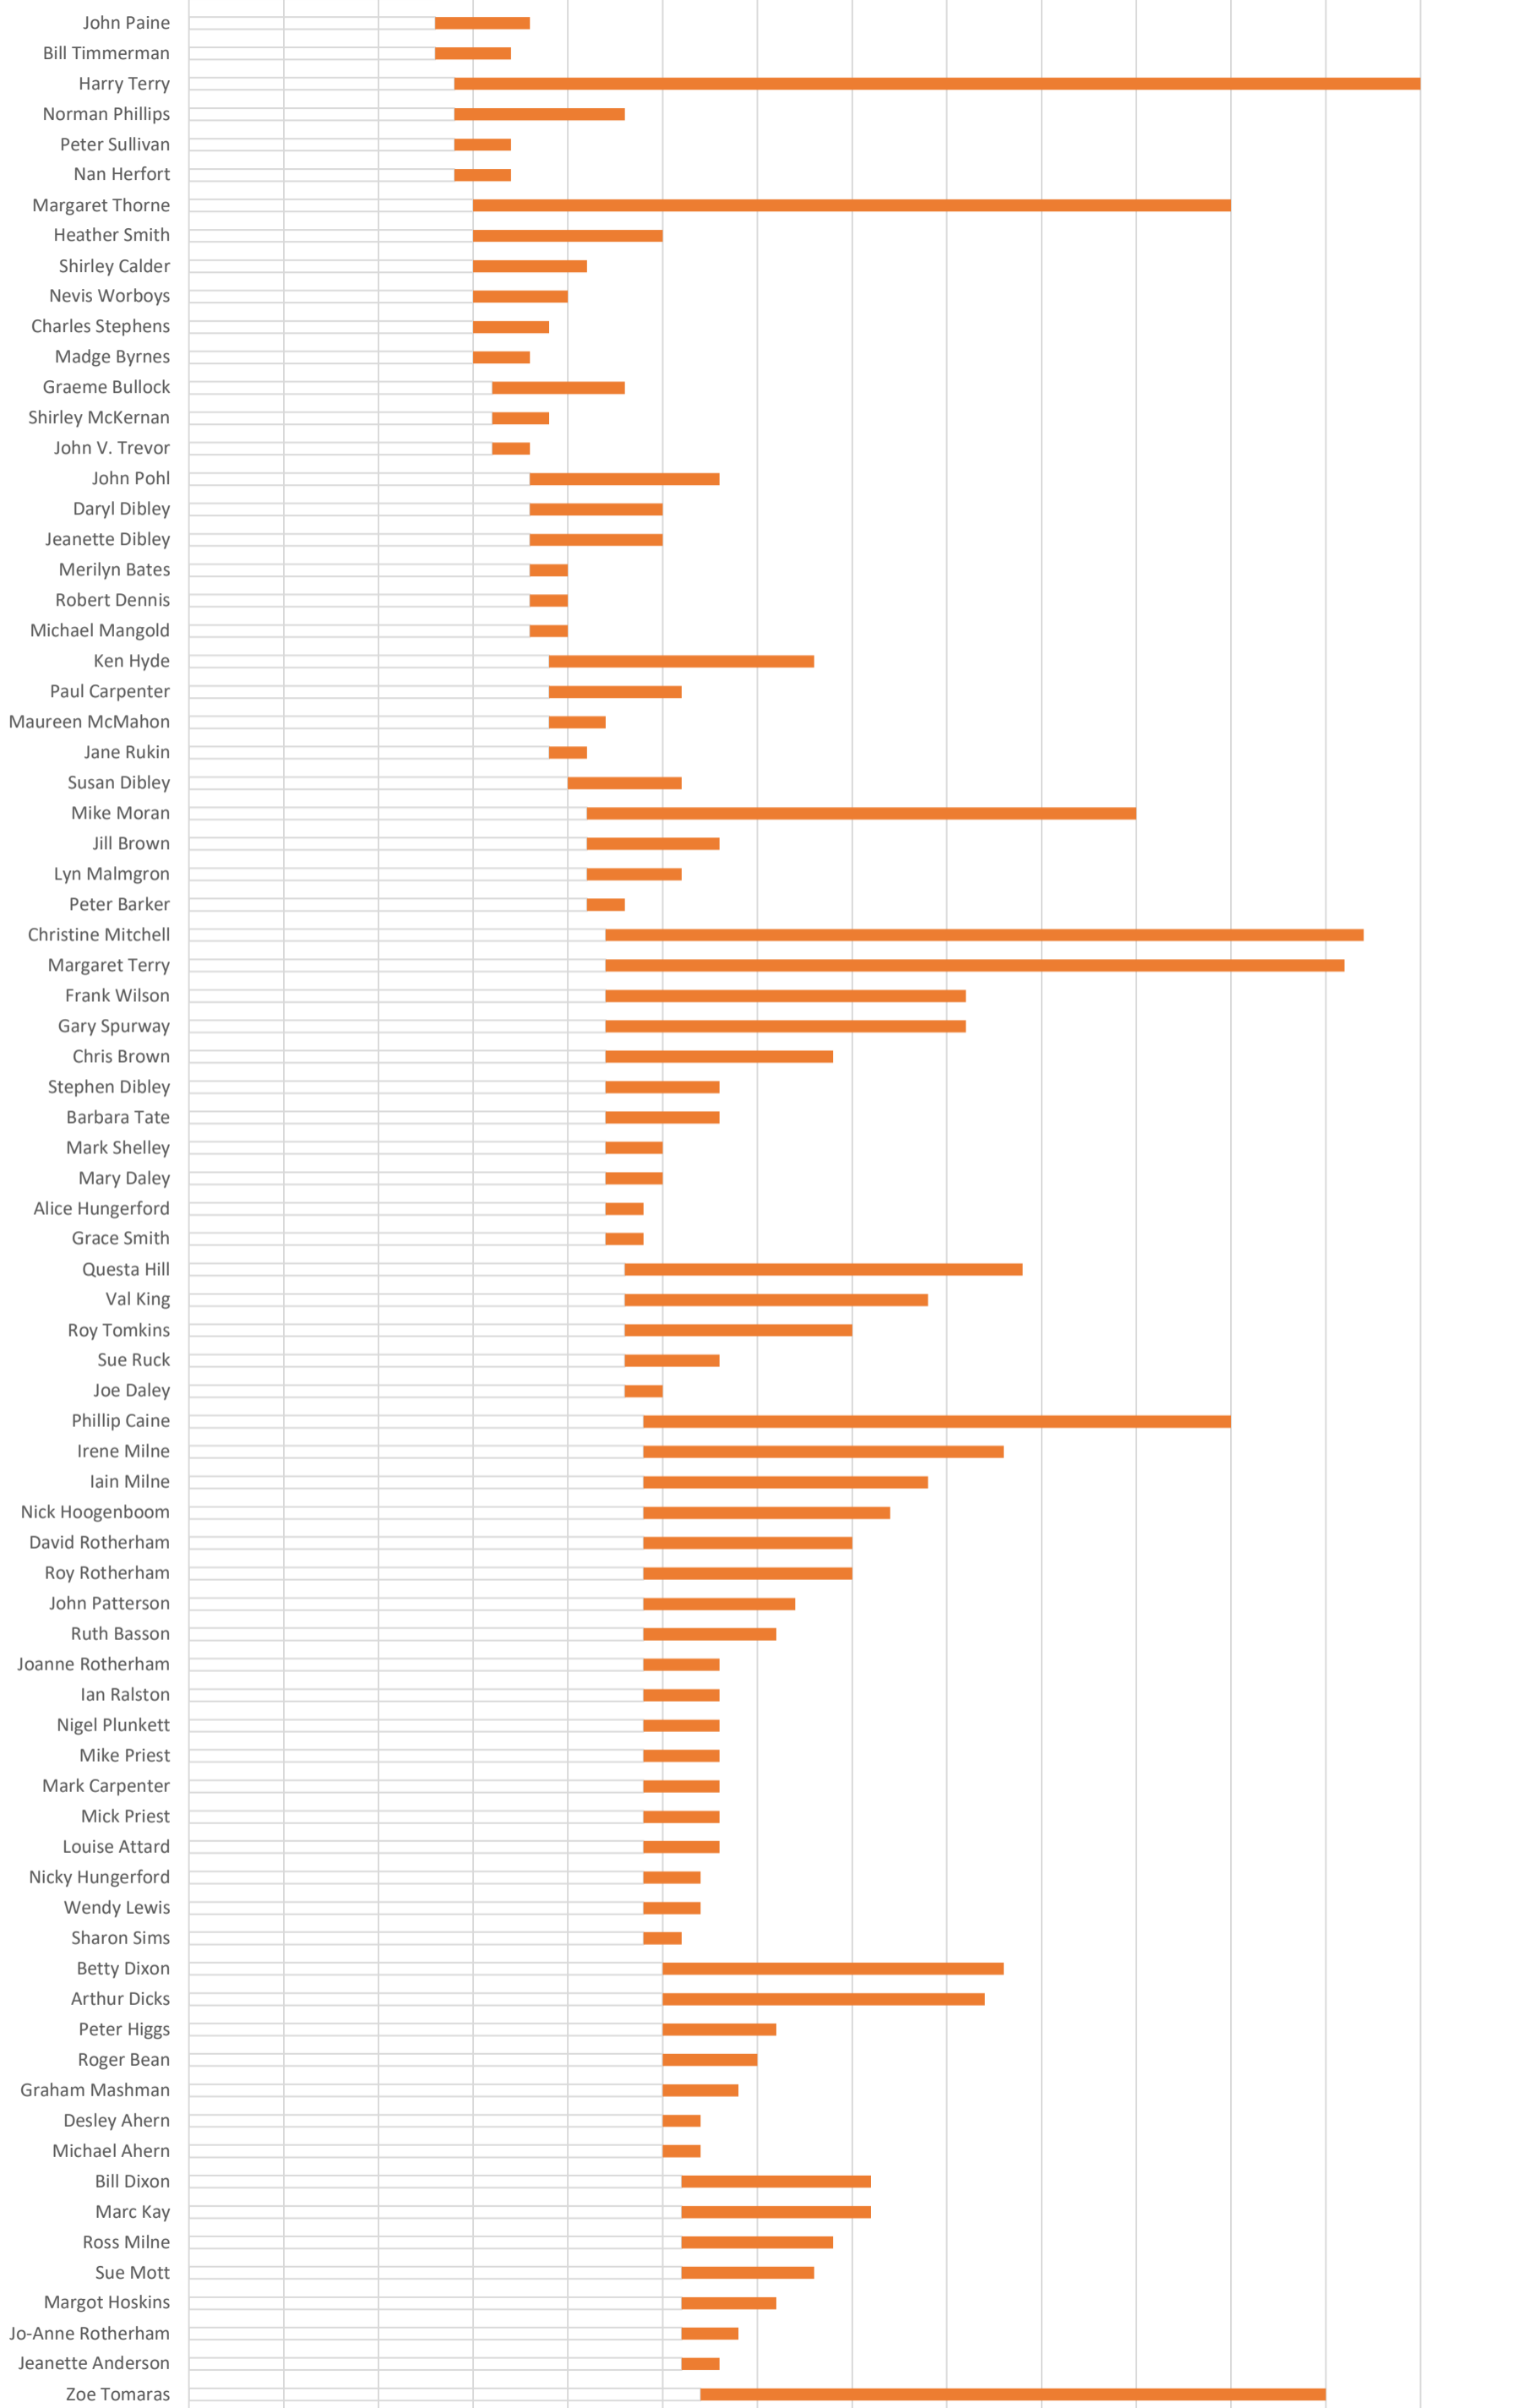

Richmond Players Duration of Activity (3 years or more)

Based on Start Date and End Date - does not imply continuity

1952 1957 1962 1967 1972 1977 1982 1987 1992 1997 2002 2007 2012 2017

1952 1957 1962 1967 1972 1977 1982 1987 1992 1997 2002 2007 2012 2017

1952 1957 1962 1967 1972 1977 1982 1987 1992 1997 2002 2007 2012 2017

1952 1957 1962 1967 1972 1977 1982 1987 1992 1997 2002 2007 2012 2017