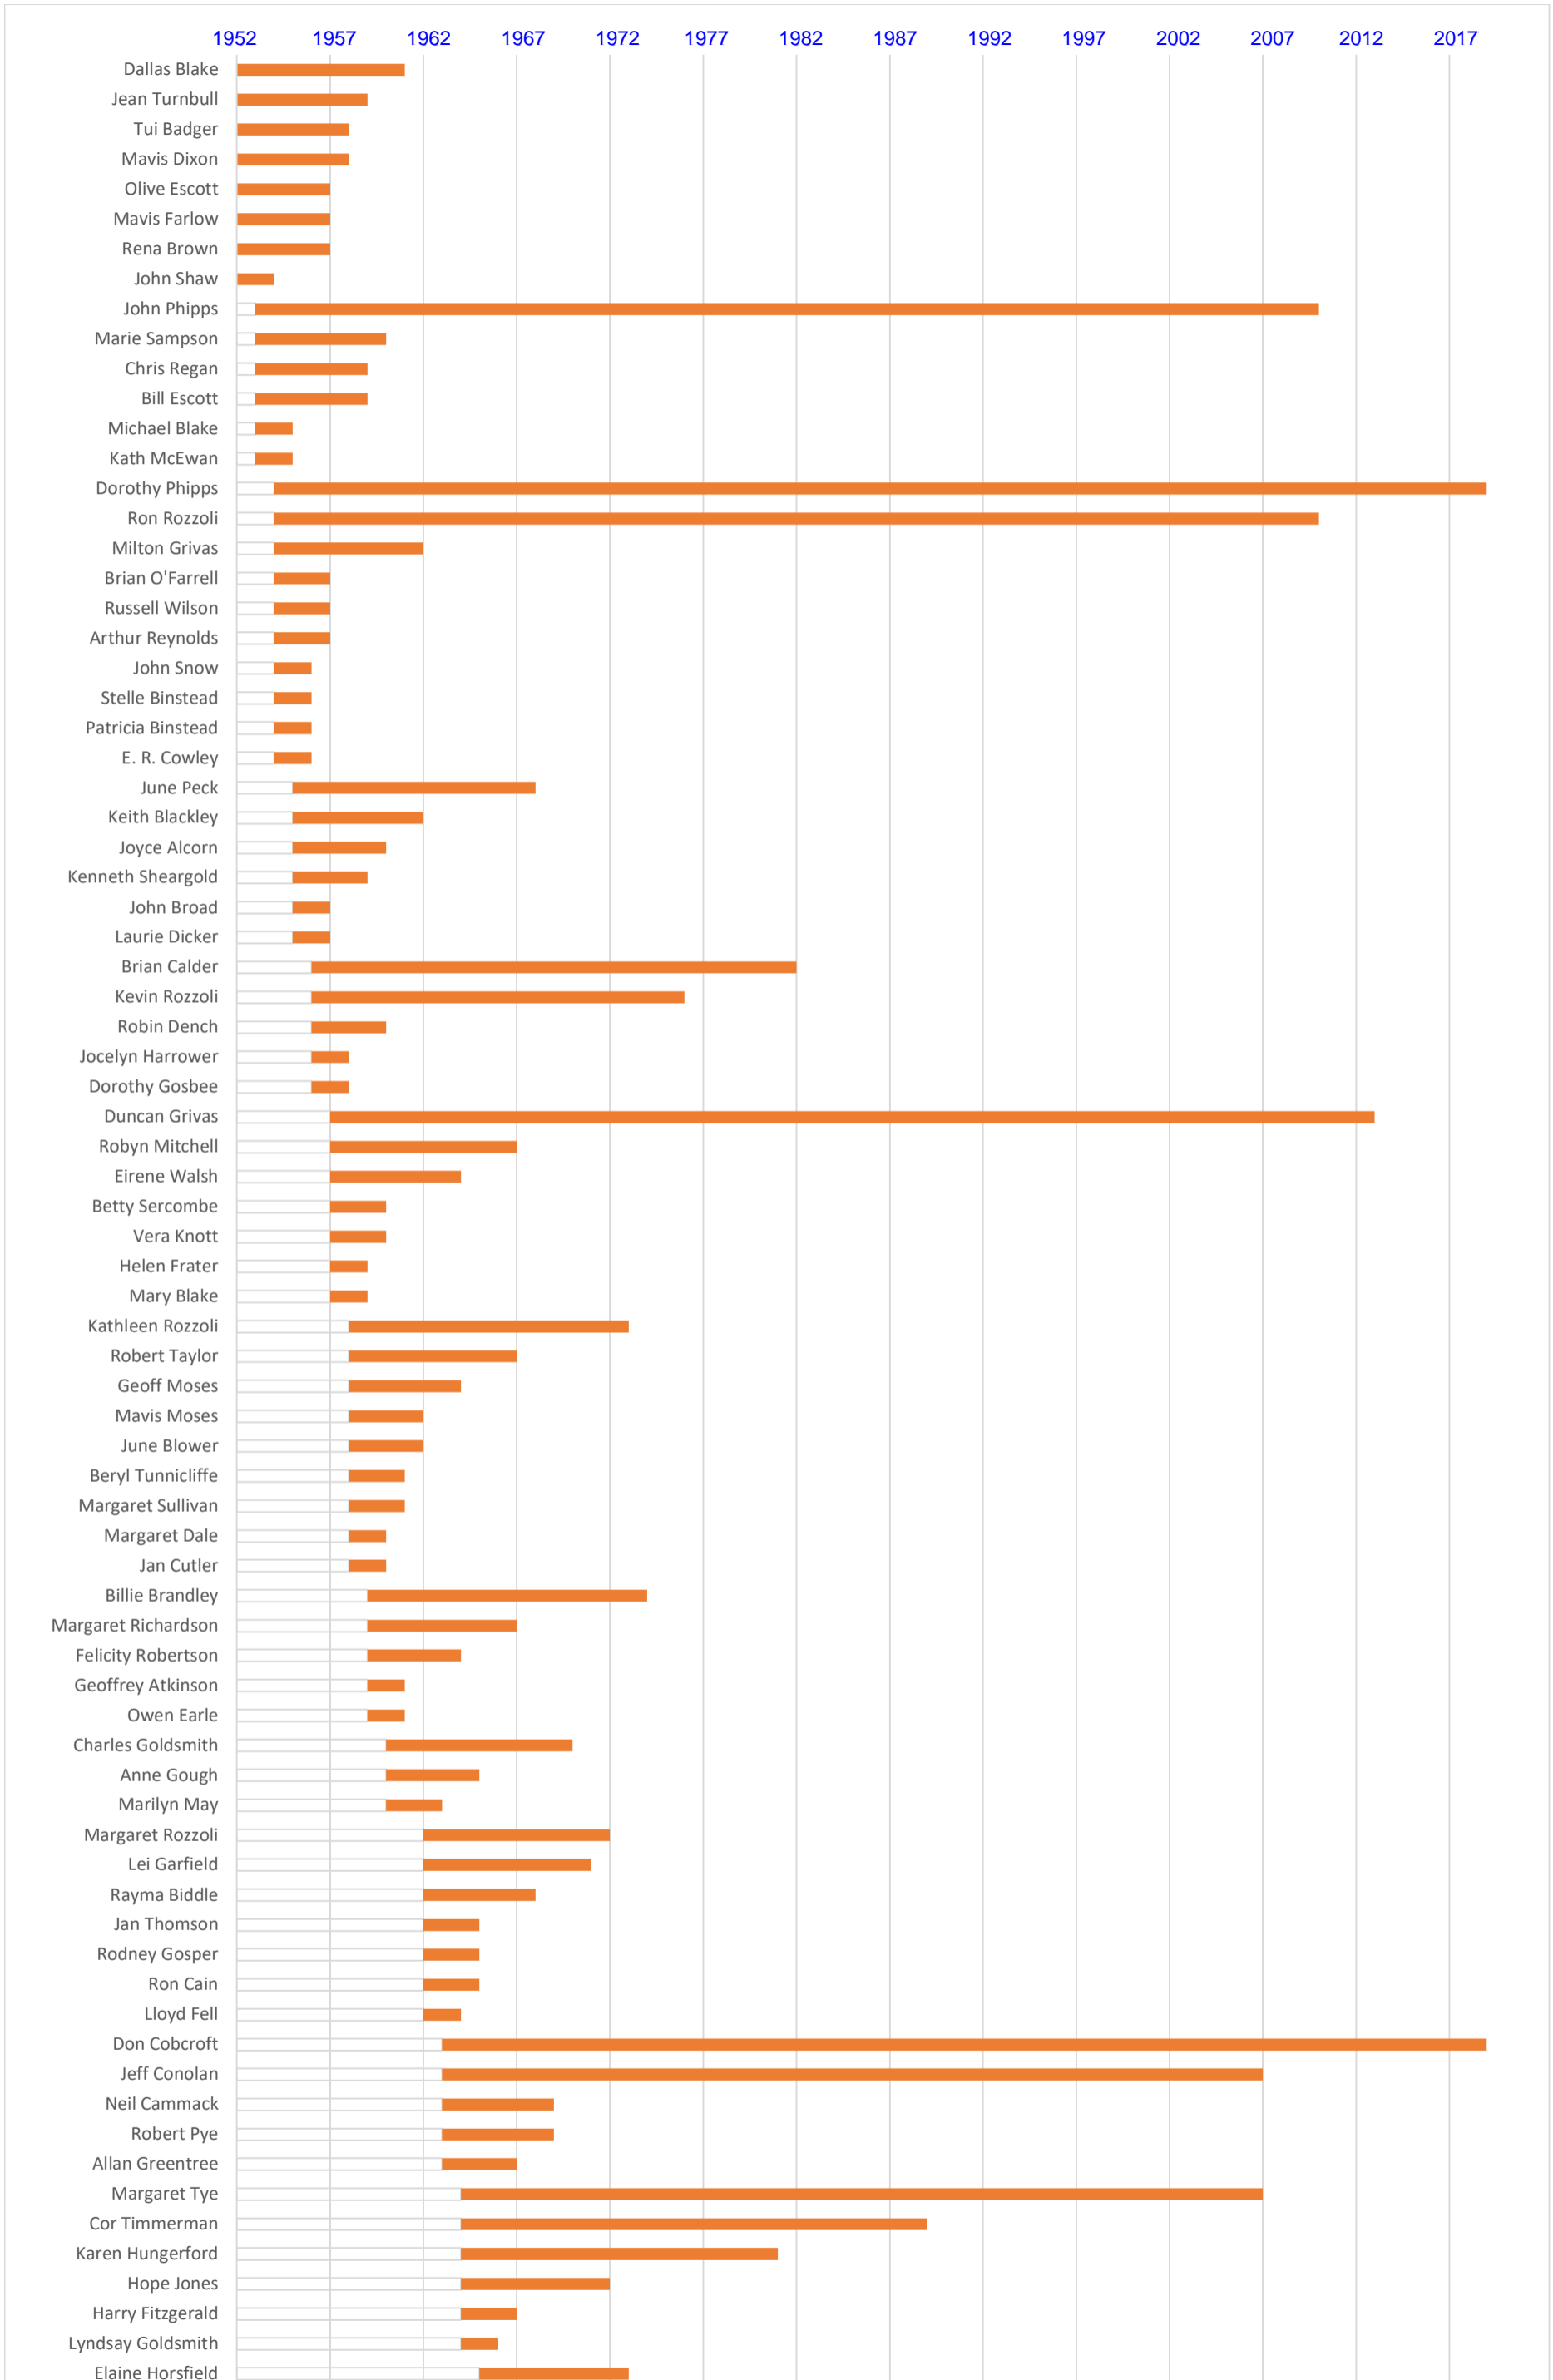

Richmond Players Duration of Activity (3 years or more)

Based on Start Date and End Date - does not imply continuity

1952 1957 1962 1967 1972 1977 1982 1987 1992 1997 2002 2007 2012 2017

1952 1957 1962 1967 1972 1977 1982 1987 1992 1997 2002 2007 2012 2017

1952 1957 1962 1967 1972 1977 1982 1987 1992 1997 2002 2007 2012 2017

1952 1957 1962 1967 1972 1977 1982 1987 1992 1997 2002 2007 2012 2017